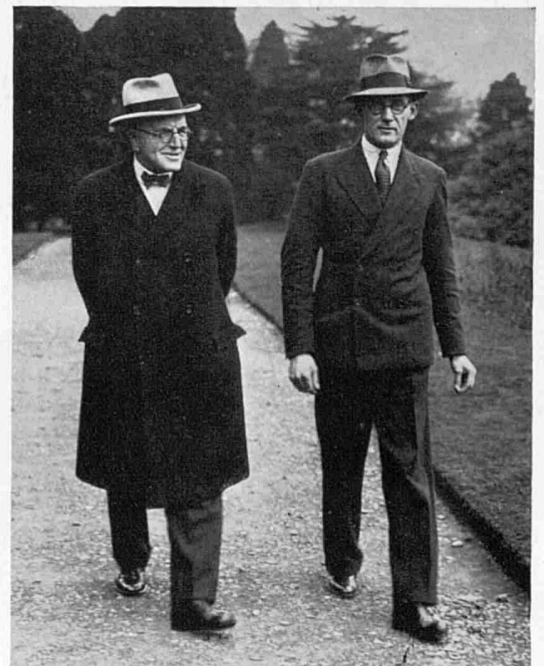

A View of the Mere Golf and Country Club Club-house

Golf Clubs at Home

A New Northern Rendezvous: The Mere Golf and Country Club in Cheshire

George Duncan (club professional), H. Quick (chairman of the Golf Construction Committee), and Major J. Walker (the club secretary)

C. E. Rigby (member of social committee) and J. Quick (one of the directors)

C. W. Summers (hon. secretary Golf section) and Dr. E. R. Cooper (director)

Sir Peter Rylands and Mr. V. Attwood

Irving J. Hawke

Eric Crosby (director)

Dr. D. Dougal

THE Mere Golf and Country Club has not yet got into full swing so far as golf is concerned, as the first nine holes of the course will not be open till January. When finished, it is hoped that the course will be one of the most interesting in Cheshire, and already applications for membership are very heavy